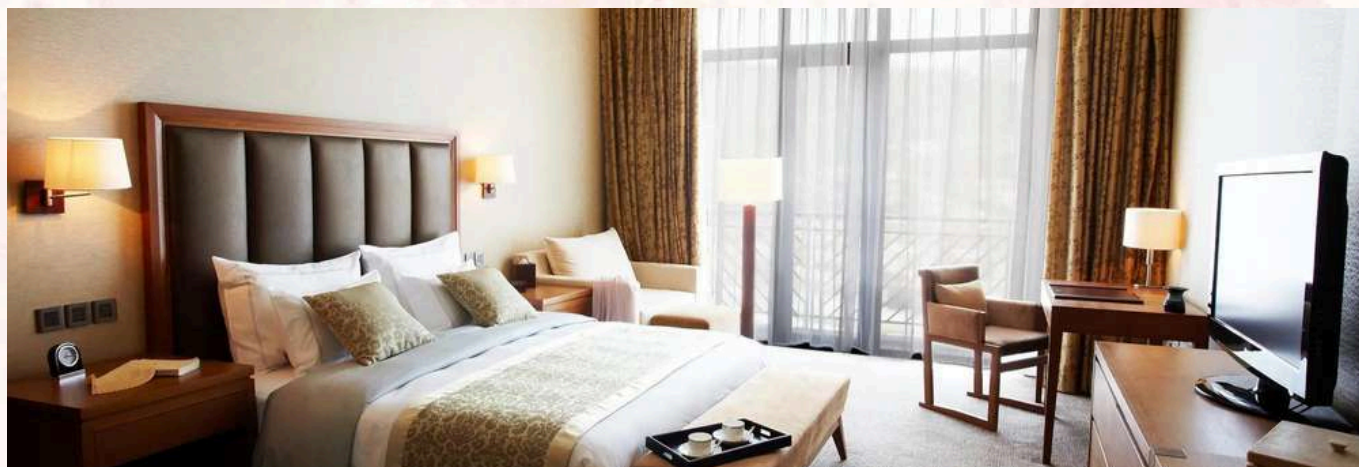

FAMILY DELUXE ROOM

(Roomsize 62 m²
| 3 Adults)

Accommodation

INTERCONNECTING DELUXE ROOMS

(Roomsize 60 m²
| 6 Adults)

Equipment

- Air conditioning
- Baby bed (Must be pre-booked)
- Telephone
- Wi-Fi Access
- TV Screen
- Sofa
- Ice bucket
- Kettle - Coffee/tea making facilities
- Iron and ironing board in the room
- Safe deposit box
- USB socket
- Heating
- Electricity: 220-240 V