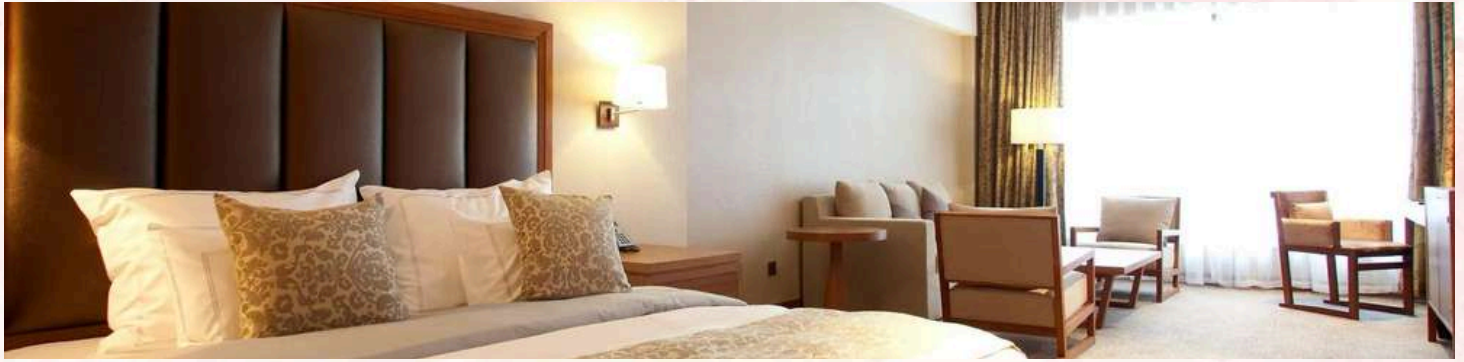

Accommodation

DELUXE ROOM - MOUNTAIN VIEW

(Roomsize 33 m²
| 3 Adults)