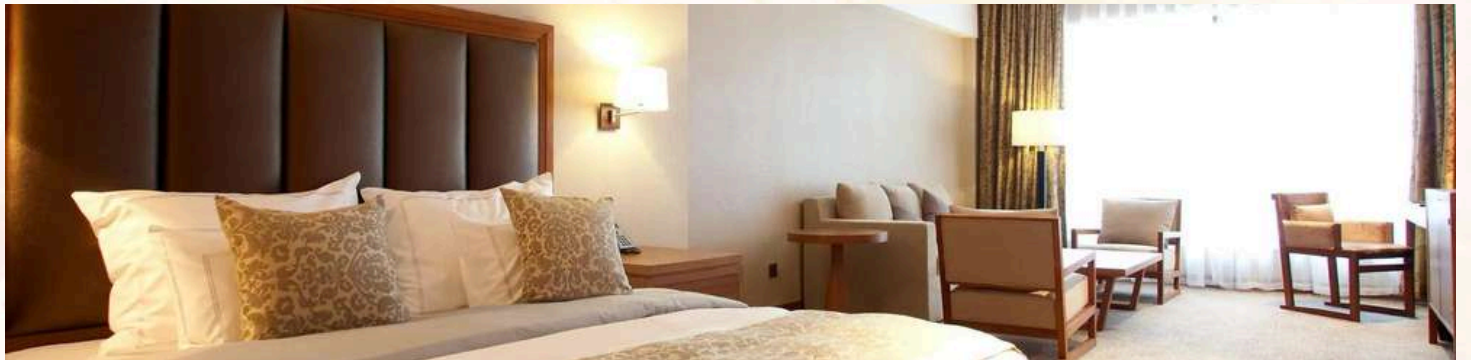

INTERCONNECTING DELUXE ROOMS - MOUNTAIN VIEW

(Roomsize 66 m²
| 6 Adults)