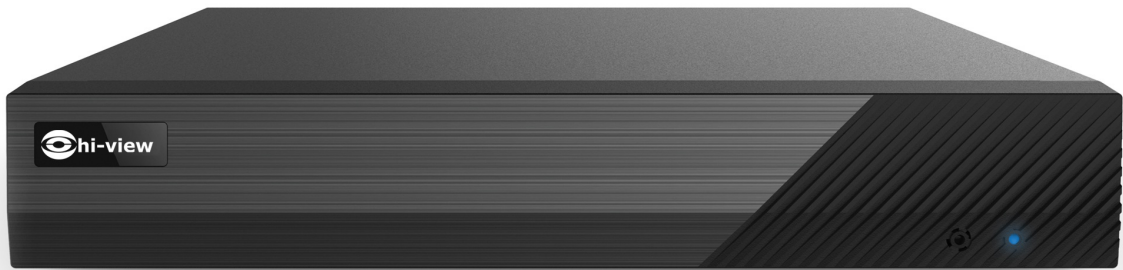

# NVR 9700 SERIES

NVR SURVEILLANCE NETWORK VIDEO RECORDER

**HP-9716**

## Feature

- \* Support 16 CH 6MP/5MP/4MP/3MP/1080P/960P/720P/960H DI/CIF IP video input
- \* H.265S/H.265+/H.265/H.264 coding
- \* Intuitive and user-friendly Graphic User Interface (GUI), Windows style operation by mouse
- \* Multi-type recording: manual/timed/motion/sensor/POS/AI recording
- \* Playback: 9CH simultaneous playback
- \* Search: time slice, time, event, tag, smart search
- \* Support multiple VCA (Video Content Analytics) events, such as object abandoned/missing, region intrusion, tripwire, video exception, crowd density, etc.
- \* Support POS information overlay on live view and playback
- \* Express and flexible backup via USB, network and so on
- \* Pentaplex : preview, record, playback, backup and remote access
- \* DHCP, DDNS, PPPoE network protocol
- \* Remote control via Web Client or CMS : preview, playback, backup, PTZ and configuration
- \* Dual stream technology for local storage with high definition, remote network transmission and remote surveillance with mobile device
- \* Authorization management, log view and device status view
- \* 1080P HD output, true high resolution display
- \* Support NAT function and QRCode scanning by mobile phones
- \* Powerful mobile surveillance by smart phones with iOS and Android OS