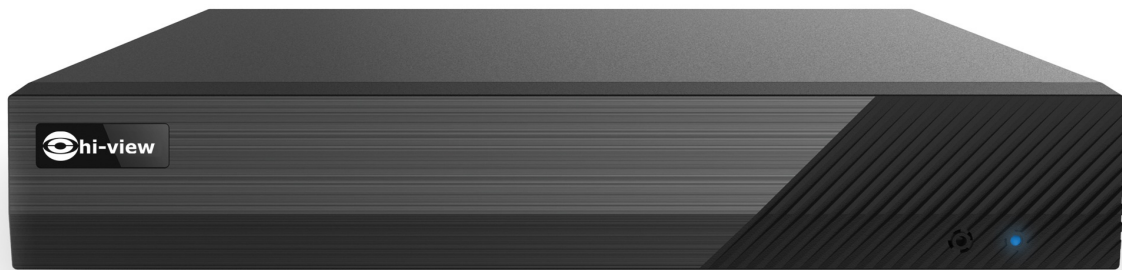

## Network Video Recorder

**HP-9704-V1**

## Feature

- \* Support 4CH 6MP / 5MP / 4MP / 3MP / 1080P / 960P / 720P 960H / DI / CIF IP video input
- \* H.265S / H.265+ / H.265 / H.264 coding
- \* Intuitive and user-friendly Graphic User Interface (GUI). Windows style operation by mouse
- \* Multi-type recording: manual / timed / motion / sensor / POS / AI recording
- \* Playback: 4CH simultaneous playback
- \* Search: time slice, time, event, tag, smart search
- \* Support multiple VCA (Video Content Analytics) events, such as object abandoned/missing, region intrusion, tripwire, video exception, crowd density, etc. Support POS information overlay on live view and playback
- \* Express and flexible backup via USB, network and so on
- \* Pentaplex : preview, record, playback, backup and remote access DHCP, DDNS, PPPoE network protocol
- \* Remote control via Web Client or CMS : preview, playback, backup, PTZ and configuration
- \* Dual stream technology for local storage with high definition, remote network transmission and remote surveillance with mobile device Authorization management, log view and device status view
- \* 1080P HD output, true high resolution display
- \* Support NAT function and QRCode scanning by mobile phones  
Powerful mobile surveillance by smart phones with iOS and Android OS