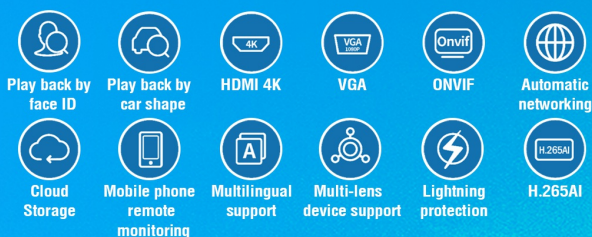

ONVIF

Feature

- 36ch 4K / H.265AI / H.265+(compatible H.265 / H.264)
- Playback 4K(1+1) / 5M(3+1) / 4M(4+1) / 3M(5+1) 1080P(8+2)
- Compression G.711a
- HDD Storage, Network Storage, CCloud Storage
- HDMI output 1*HDMI (MAX:4K)
- VGA output 1*VGA (MAX:1080P)
- Ethernet port 1*RJ45 1*10/100/1000Mbps Ethernet port
- USB Port 2*USB2.0 ports
- HDD 2*SATA interface (Up to 14TB)
- Power supply 12V/4A

Specification

Model	HPC-8936H2
system	Embedded Linux
Video	
Video input	36ch4K
Playback	4K(1+1) / 5M(3+1) / 4M(4+1) / 3M(5+1) 1080P(8+2)
Decode	H.265AI / H.265+(compatible H.265 / H.264)
Audio	
Compression	G.711a
Intercom	support
Management	
Record mode	Manual>Alarm>Motiondetection>Timing
Inquire mode	Inquire by Time/Calendar/Event/Channel/Face
Storage mode	HDD Storage, Network Storage, CCloud Storage
Backup	Network, USB, SATA
Interface	
HDMI output	1*HDMI (MAX:4K)
VGA output	1*VGA (MAX:1080P)
Ethernet port	1*RJ45 1*10/100/1000Mbps Ethernet port
POE ports	N/A
Audio I/O	1/1(3.5mm)
Alarm I/O	0/0
USB Port	2*USB2.0 ports
HDD	2*SATA interface (Up to 14TB)
General	
Temperature	0C - + 55C
Humidity	10% -90% RH
Power supply	12V/4A
Consumption	<10W(Without HDD)
Weight Around	1.69KG
Dimension	355(L)* 255mm(W)* 55mm(H)

hiviewXview

Download Application