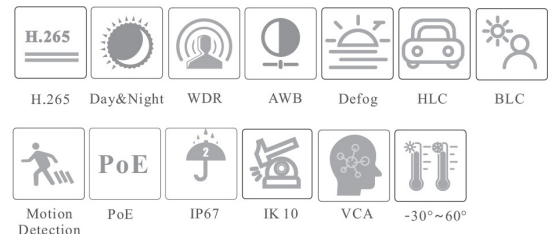

## 2MP IR Starlight Dome Network Camera

- 2MP (1920 × 1080) @30fps
- H.265+ / H.265 / H.264 / MJPEG coding
- ICR auto switch, true day / night vision
- 30 ~ 50m IR night view distance
- Motorized zoom lens
- Starlight
- 3D DNR, true WDR, HLC, BLC, Defog, Smart IR and ROI coding
- Support corridor mode
- Support image distortion correction
- 1CH built-in MIC; 1CH audio output and 1CH audio input
- 1CH alarm input and 1CH alarm output
- Built-in micro SD card slot, up to 256GB
- AC24V/DC12V/PoE power supply
- IP67 & IK10
- Support three streams
- Support mobile surveillance by smart phones & tablet PCs with iOS and Android OS
- Intelligent analytics