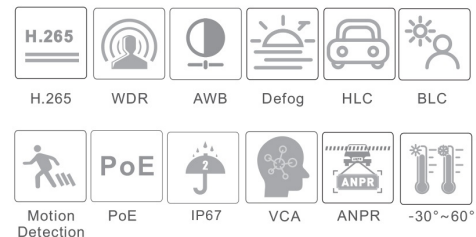

SPECIFICATIONS

Model	HP-97B20PE-AILR	
Specifications		
Camera		
Image Sensor	1 / 2.8 "CMOS	
Image Size	1920 × 1080	
Electronic Shutter	1 / 3 s ~ 1 / 10000 s	
Iris Type	DC Iris	
Min. Illumination	0.0026 lux@F1.2, AGC ON; 0 lux with IR 0.005 lux@F1.6, AGC ON; 0 lux with iR	
Lens	2.8~12mm@F1.4, motorized	7~22mm@F1.6, motorized
Field of View	H: 103.4°~32.4°; V: 71°~181.5°; D: 111°~36.8°	H: 44°~17.6°; V: 25.6°~10°; D: 49.7°~20.2°
Lens Mount	Φ14	
Wide Dynamic Range	120dB	
BLC	Yes	
HLC	Yes	
Defog	Yes	
Digital NR	3D DNR	
Angle Adjustment	Pan: 0°~360°; Tilt: 0°~90°; Rotation: 0°~360°	
Image		
Video Compression	Smart H.265 / H.265+ / H.265 / Smart H.264 / H.264+ / H.264 / MJPEG	
H.264 Compression Standard	Baseline Profile/Main Profile/High Profile	
Resolution	1080P (1920 × 1080), 720P (1280 × 720), D1, CIF, 480 × 240	
Main Stream	60Hz : 1080P / 720P(1 ~ 30fps); 50Hz : 1080P / 720P(1 ~ 25fps) HFR Mode: 1080P/720P (60Hz: 1~60fps; 50Hz: 1~50fps)	
Sub Stream	60Hz : 720P/D1/CIF/480x240 (1~30fps); 50Hz: 720P/D1/CIF/480x240 (1~25fps)	
Third Stream	60Hz: D1/CIF/480x240 (1~30fps); 50Hz: D1/CIF/480x240 (1~25fps)	
Bit Rate	64 Kbps ~ 6 Mbps	
Bit Rate Type	VBR / CBR	
Audio Compression	G711A / U	
Image Settings	ROI, Saturation, Brightness, Chroma, Contrast, Wide Dynamic, Sharpen, NR, etc. adjustable through client software or web browser	
ROI	Each ROI to be configured separately	
Interfaces		
Network	RJ45	
Video Output	No	
Audio	1CH audio input; 1CH audio output	
Storage	Built-in micro SD card slot; up to 128GB	
Reset	Yes	
Alarm	1CH alarm input; 1CH alarm output	
RS 485	No	
Functions		
Remote Monitoring	Web browsing, CMS remote control	
Online Connection	Support simultaneous monitoring for up to 10 users; Support multi-stream real time transmission	
Network Protocol	UDP, IPv4, IPv6, DHCP, NTP, RTSP, PPPoE, DDNS, SMTP, FTP, SNMP, HTTP, 802.1x, UPnP, HTTPs, QoS	
Interface Protocol	ONVIF	
Storage	Network remote storage; micro SD card storage	
Smart Alarm	Motion detection, sensor alarm, SD card error, SD card full, IP address conflict, cable disconnection	
Intelligent Analytics	Video tampering detection, scene change detection, license plate recognition	
General Function	Watermark, IP address filtering, video mask, heartbeat, password protection, non-photosensitive switch, image distortion correction	
PoE	Yes, IEEE802.3af	
IR Distance	50~70m	70~100m
Protection Grade	IP67	