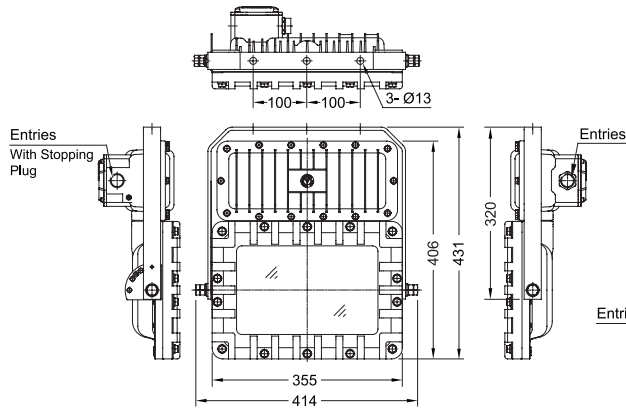

Lighting: LED Floodlight, DFDF Series

Flameproof/ Increased Safety and Dust protection by enclosure

Zone 1 & 2 – 21 & 22

Dimension

DFDF-30 to DFDF-80

Type-1 (Top driver)

Type-2 (Bottom driver)

DFDF-100 to DFDF-180

Type-1 (Top driver)

Type-2 (Bottom driver)

2-Lighting fixtures combine together