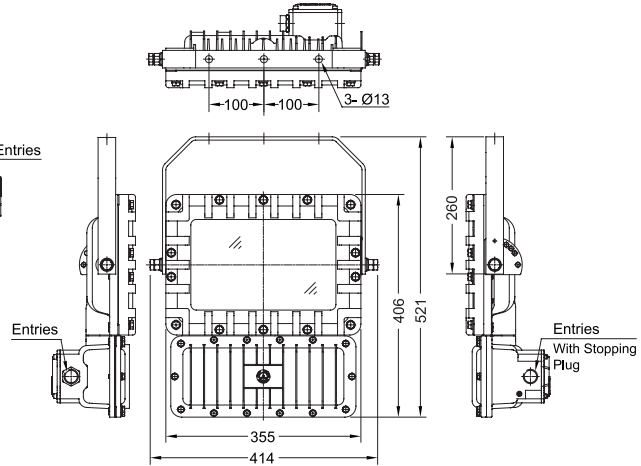

Lighting: LED Floodlight, DFDF Series

Flameproof/ Increased Safety and Dust protection by enclosure

Zone 1 & 2 – 21 & 22

Dimension

DFDF-30 to DFDF-80

Type-1 (Top driver)

Type-2 (Bottom driver)

DFDF-100 to DFDF-180

Type-1 (Top driver)

Type-2 (Bottom driver)

2-Lighting fixtures combine together