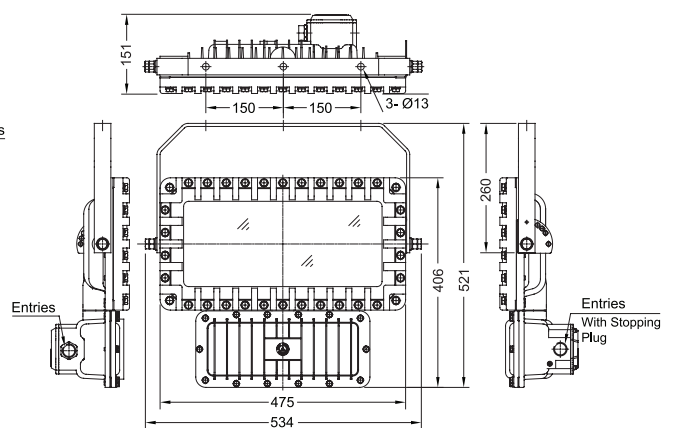

Lighting: LED Floodlight, DFDF Series

Flameproof/ Increased Safety and Dust protection by enclosure

Zone 1 & 2 – 21 & 22

Dimension

DFDF-30 to DFDF-80

Type-1 (Top driver)

Type-2 (Bottom driver)

DFDF-100 to DFDF-180

Type-1 (Top driver)

Type-2 (Bottom driver)

2-Lighting fixtures combine together