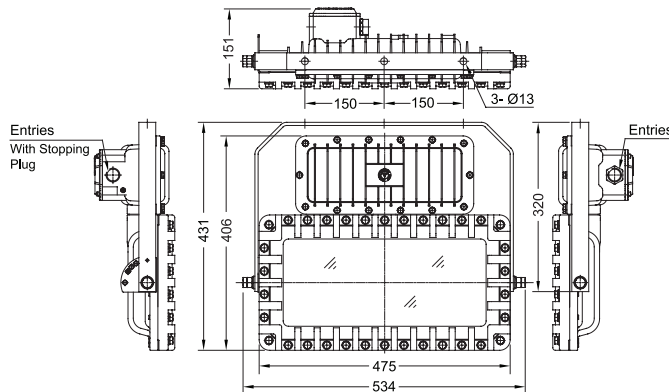

Lighting: LED Floodlight, DFDF Series

Flameproof/ Increased Safety and Dust protection by enclosure

Zone 1 & 2 – 21 & 22

Dimension

DFDF-30 to DFDF-80

Type-1 (Top driver)

Type-2 (Bottom driver)

DFDF-100 to DFDF-180

Type-1 (Top driver)

Type-2 (Bottom driver)

2-Lighting fixtures combine together