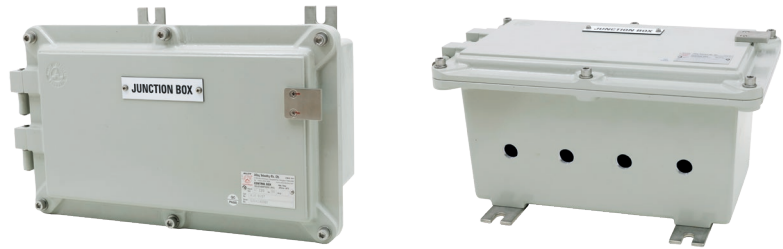

Enclosure: Junction Boxes (Empty), WJB Series

Weatherproof

IP65

Application

WJB junction boxes are designed to:

- Provide openings for taps, splices, or pull boxes.
- Enclose terminals, meters, relays, or other electrical devices.
- Be used indoors and outdoors in wet and corrosive locations.

Specification

Body, cover : Marine grade copper-free aluminium alloy with polyester powder coated, RAL 7032 (Grey)
(optional offshore painting- acrylic polyurethane coating)

Sealing (O-ring) : Silicone -40°C to +175°C

Bolts : Stainless steel, SS 304 (optional SS 316)

Technical Data

Protection	Weatherproof
Index of Protection	IP65
Ambient Temperature	-20 °C to +55 °C
Mounting	Wall mount

Electrical Rating

Rated voltage : up to 800 V AC
(as per equipment specification)